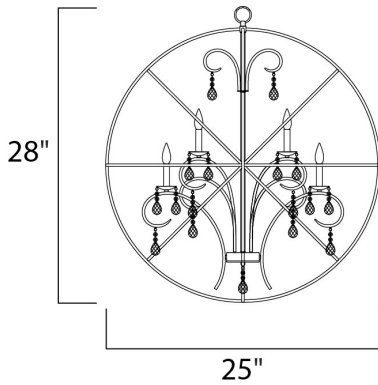

FINISHES OPTION

-  Anthracite / Polished Nickel
-  Oil Rubbed Bronze

MATERIAL

Steel, Crystal

RATINGS

cULus
Dry Location

ADDITIONAL

ADJUSTABLE
OPERATING TEMPERATURE:
-20°C (-4°F), 40°C (104°F)

MEASUREMENTS

- DIMENSION : 25" L x 25" W x 28" H
- MAX OAH : 64" OAH
- HANGING WEIGHT : 16.5 lb

LAMPING

- INPUT VOLTAGE : 120V
- LUMENS : 0 Rated
- BULB : 6 x 60W Incandescent E12 Candelabra , 360W Total
- BULB INCLUDED : (Not Included)
- DIMMABLE : Yes