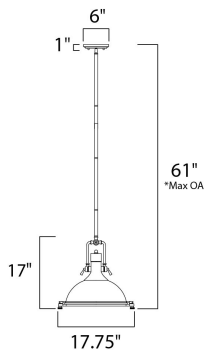

*max overall height

MEASUREMENTS

- DIMENSION : 17.75" L x 17.75" W x 17" H
- MAX OAH : 61" OAH
- CANOPY : 6" W x 1" H x 6" L
- HANGING WEIGHT : 2.4 lb

LAMPING

- INPUT VOLTAGE : 120V
- LUMENS : 0 Rated
- BULB : 1 x 60W Incandescent E26 Medium , 60W Total
- BULB INCLUDED : (Not Included)
- DIMMABLE : Yes