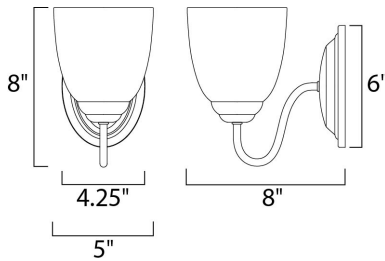

MEASUREMENTS

DIMENSION : 5" W x 8" H x 8" Ext
 BACK PLATE : 4.25" W x 6" H
 HANGING WEIGHT : 1.76 lb

LAMPING

INPUT VOLTAGE : 120V
 LUMENS : 0 Rated
 BULB : 1 x 60W Incandescent E26 Medium , 60W Total
 BULB INCLUDED : (Not Included)
 DIMMABLE : Yes