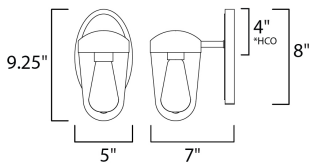

LAMPING

INPUT VOLTAGE : 120V
LUMENS : 0 Rated
BULB : 1 x 60W Incandescent E26 Medium , 60W Total
BULB INCLUDED : (Included)
DIMMABLE : Yes
LIGHTING_DIRECTION : Down