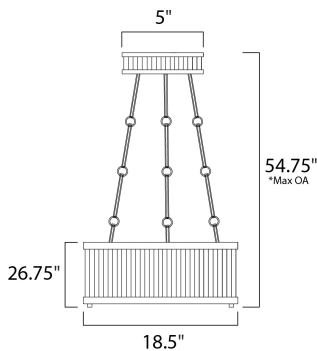

**PRODUCT DESCRIPTION**

Ribbed metalwork is framed in drum or square formed options available in both ceiling mounts and pendants. The two-tone finish of Oil Rubbed Bronze with Burnished Brass frame offers classic styling while Weathered Zinc with Matte Satin Nickel offers a more country elegant option. The incandescent lighting is softly diffused through a frosted glass diffuser.

\*max overall height

**MEASUREMENTS**

- DIMENSION : 18.5" L x 18.5" W x 26.75" H
- MAX OAH : 54.75" OAH
- CANOPY : 5" W x 1" H x 5" L
- HANGING WEIGHT : 17.6 lb

**LAMPING**

- LUMENS : 0 Rated
- BULB : 4 x 60W Incandescent E26 Medium , 240W Total
- BULB INCLUDED : (Not Included)
- DIMMABLE : Yes