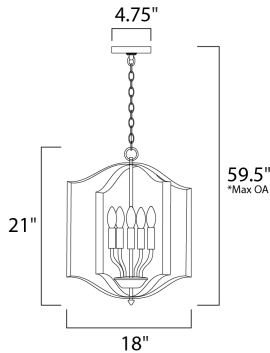

*max overall height

MEASUREMENTS

- DIMENSION : 18" L x 18" W x 21" H
- MAX OAH : 59.5" OAH
- CANOPY : 4.75" W x 0.75" H x 4.75" L
- HANGING WEIGHT : 6.75 lb

LAMPING

- LUMENS : 0 Rated
- BULB : 5 x 60W Incandescent E12 Candelabra , 300W Total
- BULB INCLUDED : (Not Included)
- DIMMABLE : Yes