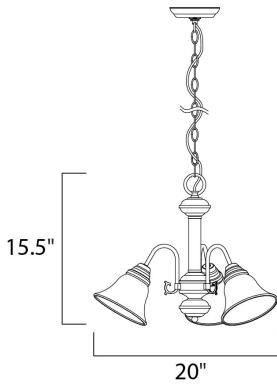

MEASUREMENTS

DIMENSION : 20" L x 20" W x 15.5" H
 HANGING WEIGHT : 6.39 lb

LAMPING

INPUT VOLTAGE : 120V
 LUMENS : 0 Rated
 BULB : 3 x 60W Incandescent E26 Medium , 180W Total
 BULB INCLUDED : (Not Included)
 DIMMABLE : Yes