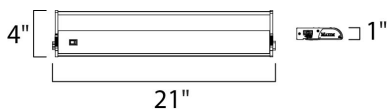

PRODUCT DESCRIPTION

With a sleek profile and direct wiring, this fully dimmable state-of-the-art CounterMax MX-L120DC under cabinet light, powered by choice of 3000K LED manufactured by CREE® or 2700K LED manufactured by Philips® Luxeon®, easily installs under the cabinet with its built-in knock outs and emits a crisp white light which illuminates without shadows. The hinged top gives easy access for installation and wiring. Cabinets stay cool and safe with LED light output. CounterMax MX-L120DC is linkable without or with cords using MXInterLink4 accessories.

MEASUREMENTS

DIMENSION : 21" L x 4" W x 1" H
 HANGING WEIGHT : 3.3 lb

LAMPING

INPUT VOLTAGE : 120V
 LUMENS : 426 Rated
 BULB : 6 x 2.32W LED LED , 14W Total
 BULB INCLUDED : (Integrated)
 DIMMABLE : Triac CL
 CRI : 85 CRI
 COLOR_TEMP : 2700K