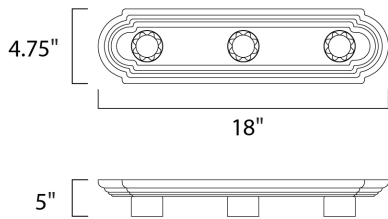

**MEASUREMENTS**

DIMENSION : 18" W x 4.75" H x 5" Ext  
 BACK PLATE : 4" W x 14" H x 2.3" HCO  
 HANGING WEIGHT : 1.28 lb

**LAMPING**

INPUT VOLTAGE : 120V  
 LUMENS : 0 Rated  
 BULB : 3 x 60W Incandescent E26 Medium , 180W Total  
 BULB INCLUDED : (Not Included)  
 DIMMABLE : Yes