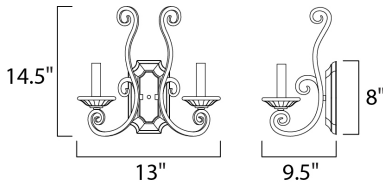

PRODUCT DESCRIPTION

This decorative classic in Oil Rubbed Bronze finish is both dramatic and subtle, with or without shades.

MEASUREMENTS

DIMENSION : 13" W x 14.5" H x 9.5" Ext
 MAX OAH : 4.57" W x 8" H
 HANGING WEIGHT : 3.26 lb