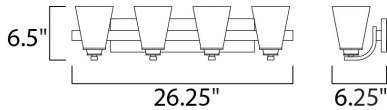

**MEASUREMENTS**

DIMENSION : 26.25" W x 6.5" H x 6.25" Ext  
 BACK PLATE : 17.6" W x 3.93" H  
 HANGING WEIGHT : 6.26 lb

**LAMPING**

INPUT VOLTAGE : 120V  
 LUMENS : 0 Rated  
 BULB : 4 x 60W Incandescent E26 Medium , 240W Total  
 BULB INCLUDED : (Not Included)  
 DIMMABLE : Yes