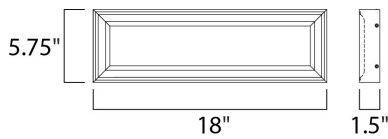

PRODUCT DESCRIPTION

This low profile picture frame vanity light features an aluminum extrusion finished in your choice of Polished Nickel or Bronze and an edge lit LED technology which is even illumination and excellent color rendering.

MEASUREMENTS

DIMENSION : 18" W x 5.75" H x 1.5" Ext
 HANGING WEIGHT : 7.06 lb

LAMPING

LUMENS : 320 Rated
 BULB : 2 x 8W LED PCB Integrated , 16W Total
 BULB INCLUDED : (Integrated)
 DIMMABLE : Triac CL
 CRI : 90+ CRI
 COLOR_TEMP : 3000K