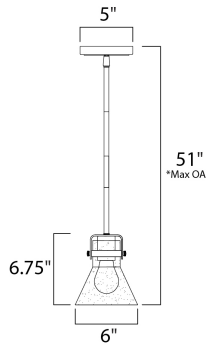

PRODUCT DESCRIPTION

This nautical-inspired bath vanity features Clear Seedy glass cones suspended by a yoke frame finished in Polished Chrome. The clear glass offers abundant lighting and compliments the styling of the fixture. Make it a more industrial look by adding filament E26 light bulbs.

*max overall height

MEASUREMENTS

- DIMENSION : 6" L x 6" W x 6.75" H
- MAX OAH : 51" OAH
- CANOPY : 5" W x 0.75" H x 5" L
- HANGING WEIGHT : 3.3 lb
- WIRE LENGTH : 120"

LAMPING

- INPUT VOLTAGE : 110-130V
- BULB : 1 x 60W Incandescent E26 Medium , 60W Total
- BULB INCLUDED : (Not Included)
- DIMMABLE : Yes