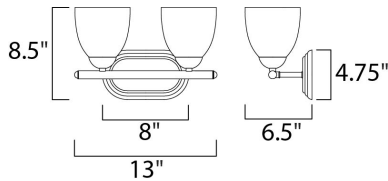

PRODUCT DESCRIPTION

This transitional design works in any style home. Intersecting, rectangular tubing finished in your choice of Satin Nickel or Oil Rubbed Bronze gently curves to support simple line Frost glass shades.

MEASUREMENTS

DIMENSION : 13" W x 8.5" H x 6.5" Ext
 BACK PLATE : 8" W x 4.75" H
 HANGING WEIGHT : 1.3 lb

LAMPING

INPUT VOLTAGE : 120V
 LUMENS : 0 Rated
 BULB : 2 x 60W Incandescent E26 Medium , 120W Total
 BULB INCLUDED : (Not Included)
 DIMMABLE : Yes