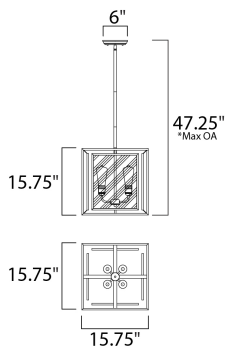

PRODUCT DESCRIPTION

Geometric metal frames finished in Black support panes of clear Seedy glass, provides for a refined restoration look. Add vintage bulbs (not included) to complete the authentic feel of this design.

*max overall height

MEASUREMENTS

DIMENSION : 15.75" L x 15.75" W x 15.75" H
 MAX OAH : 45.75" OAH
 CANOPY : 6" W x 1" H x 6" L
 HANGING WEIGHT : 15.4 lb

LAMPING

INPUT VOLTAGE : 120V
 LUMENS : 0 Rated
 BULB : 4 x 60W Incandescent E26 Medium , 240W Total
 BULB INCLUDED : (Not Included)
 DIMMABLE : Yes