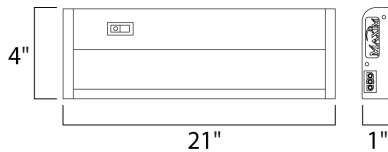

### PRODUCT DESCRIPTION

The MX-L120-DL features the same low profile frame of the MX-L120DC and also full dimmability but with an increased lumen output. Featuring the new LG 5630 LED with closer spacing for better light distribution and lower operating temperatures for longer life. The hinged top gives access for easy installation with captured mounting screws and quick wire connectors.

### MEASUREMENTS

DIMENSION : 21" L x 4" W x 1" H  
HANGING WEIGHT : 2.42 lb