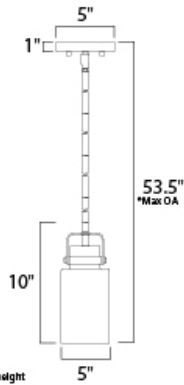

FINISHES OPTION

MEASUREMENTS

- DIMENSION : 5" L x 5" W x 10" H
- MAX OAH : 53.5" OAH
- CANOPY : 5" W x 1" H
- HANGING WEIGHT : 1.01 lb

LAMPING

- INPUT VOLTAGE : 120V
- LUMENS : 0 Rated
- BULB : 1 x 60W Incandescent E26 Medium , 60W Total
- BULB INCLUDED : (Not Included)
- DIMMABLE : Yes

GLASS

Clear CL

MATERIAL

Steel, Glass

RATINGS

cULus
Dry Location

ADDITIONAL

ADJUSTABLE
SLOPE: 120
OPERATING TEMPERATURE:
-20°C (-4°F), 40°C (104°F)