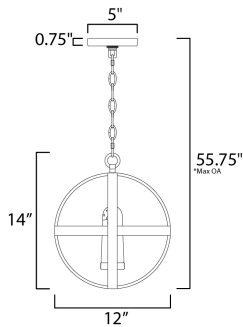

\*max overall height

**MEASUREMENTS**

DIMENSION : 12" L x 12" W x 14" H  
 MAX OAH : 55.75" OAH  
 CANOPY : 5" W x 0.75" H x 5" L  
 HANGING WEIGHT : 6.16 lb

**LAMPING**

INPUT VOLTAGE : 120V  
 LUMENS : 0 Rated  
 BULB : 1 x 40W Incandescent E12 Candelabra , 40W Total  
 BULB INCLUDED : (Included)  
 DIMMABLE : Yes