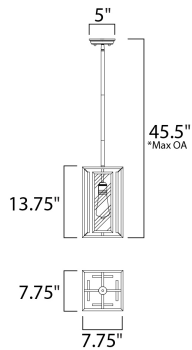

PRODUCT DESCRIPTION

Geometric metal frames finished in Black support panes of clear Seedy glass, provides for a refined restoration look. Add vintage bulbs (not included) to complete the authentic feel of this design.

*max overall height

MEASUREMENTS

DIMENSION	: 7.75" L x 7.75" W x 13.75" H
MAX OAH	: 45.5" OAH
CANOPY	: 5" W x 1.25" H x 5" L
HANGING WEIGHT	: 6.82 lb

LAMPING

INPUT VOLTAGE	: 120V
LUMENS	: 0 Rated
BULB	: 1 x 60W Incandescent E26 Medium , 60W Total
BULB INCLUDED	: (Not Included)
DIMMABLE	: Yes