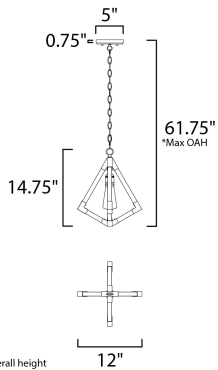

**MEASUREMENTS**

- DIMENSION : 12" L x 12" W x 14.75" H
- MAX OAH : 61.75" OAH
- CANOPY : 5" W x 0.75" H x 5" L
- HANGING WEIGHT : 3.1 lb

**LAMPING**

- INPUT VOLTAGE : 120V
- BULB : 1 x 60W Incandescent E26 Medium , 60W Total
- BULB INCLUDED : (Not Included)