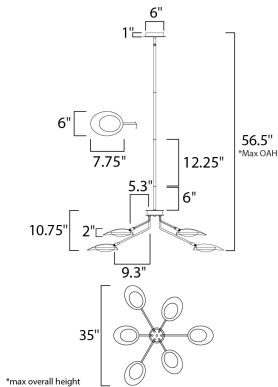

**PRODUCT DESCRIPTION**

Inspired by Mid-Century Modern design, this collection features tapered hoods that conceal LED modules that can be adjusted to direct the light. The Black finish with contrasting Satin Brass accents softens the look to work in a broader range of design. The wall pin up lamps work great at bedside while the floor lamp version is at home next to a chair.

**MEASUREMENTS**

DIMENSION : 35" L x 35" W x 10.75" H  
 MAX OAH : 56.5" OAH  
 CANOPY : 6" W x 1" H x 6" L  
 HANGING WEIGHT : 10.56 lb

**LAMPING**

INPUT VOLTAGE : 120V  
 LUMENS : 3,120 Rated (2,730 Del.)  
 BULB : 6 x 6.5W LED AC Integrated , 39W Total  
 BULB INCLUDED : (Integrated)  
 DIMMABLE : Triac CL  
 CRI : 80 CRI  
 COLOR\_TEMP : 3000K

**FINISHES OPTION**

 Black / Satin Brass

**MATERIAL**

Aluminum, Acrylic

**RATINGS**

cETLus  
 Dry Location

**ADDITIONAL**

ADJUSTABLE  
 SLOPE: 90  
 RATED LIFE 35000 Hours  
 OPERATING TEMPERATURE:  
 -20°C (-4°F), 40°C (104°F)