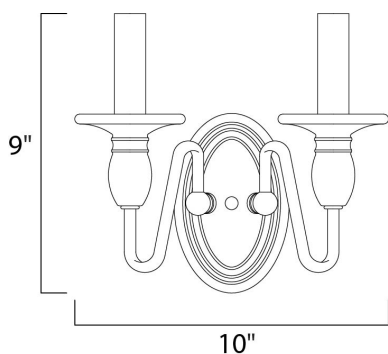

**PRODUCT DESCRIPTION**

This unique collection offers candelabra styling with the decorative flexibility of a chandelier. Finished Oil Rubbed Bronze or Satin Nickel.

**MEASUREMENTS**

DIMENSION : 10" W x 9" H x 7" Ext  
 MAX OAH : 4.17" W x 6.1" H  
 HANGING WEIGHT : 1.32 lb

**LAMPING**

INPUT VOLTAGE : 120V  
 LUMENS : 0 Rated  
 BULB : 2 x 60W Incandescent E12 Candelabra , 120W Total  
 BULB INCLUDED : (Not Included)  
 DIMMABLE : Yes  
 LIGHTING\_DIRECTION : Up

**FINISHES OPTION**