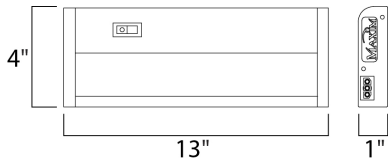

PRODUCT DESCRIPTION

The MX-L120-DL features the same low profile frame of the MX-L120DC and also full dimmability but with an increased lumen output. Featuring the new LG 5630 LED with closer spacing for better light distribution and lower operating temperatures for longer life. The hinged top gives access for easy installation with captured mounting screws and quick wire connectors.

MEASUREMENTS

DIMENSION : 13" L x 4" W x 1" H
 HANGING WEIGHT : 1.8 lb

LAMPING

INPUT VOLTAGE : 120V
 LUMENS : 436 Rated (327 Del.)
 BULB : 7.7W LED PCB Integrated , 8W Total
 BULB INCLUDED : (Integrated)
 DIMMABLE : Triac CL
 CRI : 80+ CRI
 COLOR_TEMP : 2700K