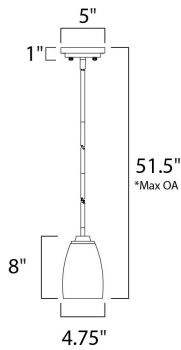

**PRODUCT DESCRIPTION**

A clean, contemporary design featuring rectangular tubing, finished in your choice of Polished Chrome or Oil Rubbed Bronze, is enhanced by the tall scale, Satin White glass shades.

\*max overall height

**MEASUREMENTS**

DIMENSION : 4.75" L x 4.75" W x 8" H  
 MAX OAH : 51.5" OAH  
 HANGING WEIGHT : 1.96 lb

**LAMPING**

INPUT VOLTAGE : 120V  
 LUMENS : 0 Rated  
 BULB : 1 x 60W Incandescent E26 Medium , 60W Total  
 BULB INCLUDED : (Not Included)  
 DIMMABLE : Yes