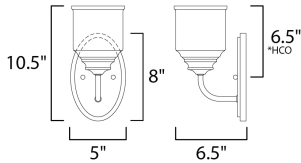

LAMPING

INPUT VOLTAGE : 120V
BULB : 1 x 60W Incandescent E26 Medium , 60W Total
BULB INCLUDED : (Not Included)
LIGHTING_DIRECTION : Up/Down