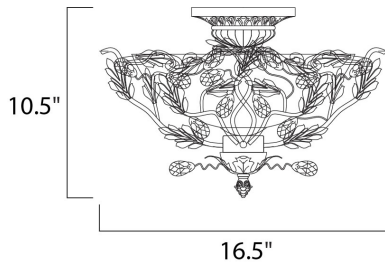

**MEASUREMENTS**

DIMENSION : 16.5" L x 16.5" W x 10.5" H  
 HANGING WEIGHT : 7.96 lb

**LAMPING**

INPUT VOLTAGE : 120V  
 LUMENS : 0 Rated  
 BULB : 3 x 60W Incandescent E12 Candelabra , 180W Total  
 BULB INCLUDED : (Not Included)  
 DIMMABLE : Yes