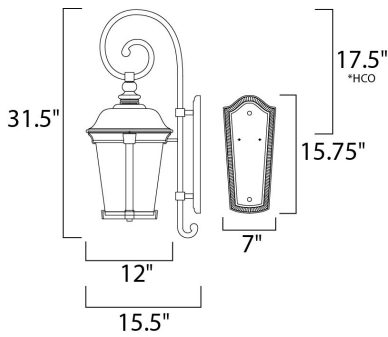

PRODUCT DESCRIPTION

MEASUREMENTS

- DIMENSION : 12" W x 31.5" H x 15.5" Ext
- BACK PLATE : 7" W x 15.75" H x 15.5" HCO
- HANGING WEIGHT : 11.88 lb

LAMPING

- INPUT VOLTAGE : 120V
- LUMENS : 1,100 Rated
- BULB : 1 x 12W LED E26 Medium , 12W Total
- BULB INCLUDED : (Included)
- DIMMABLE :
- CRI : 90+ CRI
- COLOR_TEMP : 3000K

FINISHES OPTION

GLASS

Frosted Seedy FS

MATERIAL

Die Cast Aluminum, Glass

RATINGS

cETLus
Wet Location
JA8 Bulb In

ADDITIONAL

RATED LIFE 25000 Hours
OPERATING TEMPERATURE:
-20°C (-4°F), 40°C (104°F)

Always consult a qualified electrician before installing any lighting product.