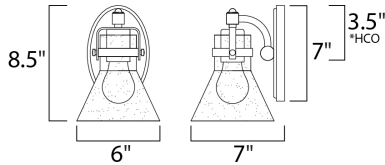

PRODUCT DESCRIPTION

This nautical-inspired bath vanity features Clear Seedy glass cones suspended by a yoke frame finished in Polished Chrome. The clear glass offers abundant lighting and compliments the styling of the fixture. Make it a more industrial look by adding filament E26 light bulbs.

*height from center of outlet to the top of the fixture

MEASUREMENTS

DIMENSION : 6" W x 8.5" H x 7" Ext
 BACK PLATE : 4.5" W x 7" H x 3.5" HCO
 HANGING WEIGHT : 2.2 lb

LAMPING

INPUT VOLTAGE : 110-130V
 LUMENS : 0 Rated
 BULB : 1 x 60W Incandescent E26 Medium , 60W Total
 BULB INCLUDED : (Not Included)
 DIMMABLE : Yes