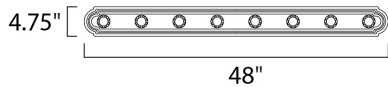

MEASUREMENTS

DIMENSION : 48" W x 4.75" H x 5" Ext
 BACK PLATE : 4" W x 43.5" H x 2.3" HCO
 HANGING WEIGHT : 4.3 lb

LAMPING

INPUT VOLTAGE : 120V
 LUMENS : 0 Rated
 BULB : 8 x 60W Incandescent E26 Medium , 480W Total
 BULB INCLUDED : (Not Included)
 DIMMABLE : Yes

FINISHES OPTION

-  Oil Rubbed Bronze
-  Polished Chrome
-  Satin Nickel

MATERIAL

Steel

RATINGS

cETLus
 Damp Location

ADDITIONAL

INSTALL UP/DOWN: Up/Down
 RATED LIFE 2500 Hours
 OPERATING TEMPERATURE:
 -20°C (-4°F), 40°C (104°F)