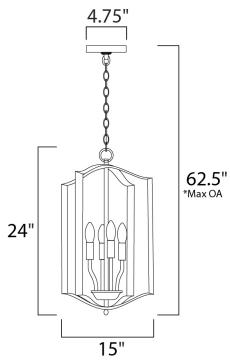

*max overall height

MEASUREMENTS

- DIMENSION : 15" L x 15" W x 24" H
- MAX OAH : 62.5" OAH
- CANOPY : 4.75" W x 0.75" H x 4.75" L
- HANGING WEIGHT : 6.5 lb

LAMPING

- LUMENS : 0 Rated
- BULB : 4 x 60W Incandescent E12 Candelabra , 240W Total
- BULB INCLUDED : (Not Included)
- DIMMABLE : Yes