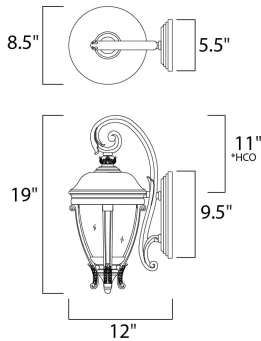

PRODUCT DESCRIPTION

Maxim Lighting's Camden VX Collection is made with Vivex, a material twice the strength of resin, is non-corrosive, UV resistant and backed with a 5-Year Limited Warranty. Camden VX is available in our Black or Golden Bronze finish and our Water Glass.

FINISHES OPTION

- Black
- Golden Bronze

GLASS

Water Glass WG

MATERIAL

Vivex Resin Composite, Glass

RATINGS

cETLus
Wet Location

ADDITIONAL

RATED LIFE 1500 Hours
OPERATING TEMPERATURE:
-20°C (-4°F), 40°C (104°F)

MEASUREMENTS

- DIMENSION : 8.5" W x 19" H x 12" Ext
- BACK PLATE : 5.5" W x 9.5" H x 11" HCO
- HANGING WEIGHT : 6.94 lb

LAMPING

- INPUT VOLTAGE : 120V
- LUMENS : 0 Rated
- BULB : 2 x 40W Incandescent E12 Candelabra , 80W Total
- BULB INCLUDED : (Not Included)
- DIMMABLE : Yes

Always consult a qualified electrician before installing any lighting product.

WESTERN DISTRIBUTION CENTER (HEADQUARTER)
253 NORTH VINELAND AVE | CITY OF INDUSTRY, CA 91746
EASTERN DISTRIBUTION CENTER
4200 SHIRLEY DR. | ATLANTA, GA 30336
P. 626.956.4200 | F. 626.956.4225 | maximlighting.com