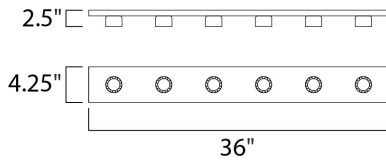

**MEASUREMENTS**

DIMENSION : 36" W x 4.25" H x 2.5" Ext  
 BACK PLATE : 4" W x 35.25" H x 2.14" HCO  
 HANGING WEIGHT : 1.27 lb

**LAMPING**

INPUT VOLTAGE : 120V  
 LUMENS : 0 Rated  
 BULB : 6 x 60W Incandescent E26 Medium , 360W Total  
 BULB INCLUDED : (Not Included)  
 DIMMABLE : Yes