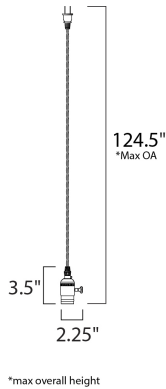

MEASUREMENTS

- DIMENSION : 2.25" L x 2.25" W x 3.5" H
- MAX OAH : 124.5" OAH
- HANGING WEIGHT : 0.44 lb
- WIRE LENGTH : 120"

LAMPING

- INPUT VOLTAGE : 110-130V
- BULB : 1 x 60W Incandescent E26 Medium , 60W Total
- BULB INCLUDED : (Not Included)
- DIMMABLE : Yes