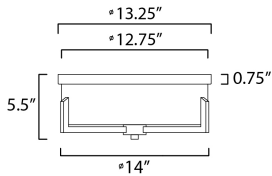

**ADDITIONAL**

OPERATING TEMPERATURE:  
-20°C (-4°F), 40°C (104°F)

**MEASUREMENTS**

- DIMENSION : 14" L x 14" W x 5.5" H
- CANOPY : 13.25" W x 0.75" H x 13.25" L
- HANGING WEIGHT : 6.28 lb

**LAMPING**

- INPUT VOLTAGE : 120V
- BULB : 3 x 60W Incandescent E26 Medium , 180W Total
- BULB INCLUDED : (Not Included)