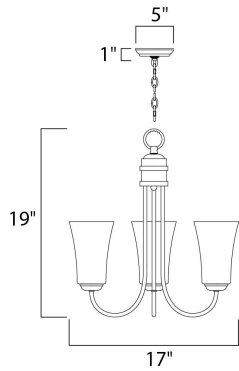

MEASUREMENTS

DIMENSION : 17" L x 17" W x 19" H
 CANOPY : 4.93" W x 1" H x 4.93" L
 HANGING WEIGHT : 6.4 lb

LAMPING

INPUT VOLTAGE : 120V
 LUMENS : 0 Rated
 BULB : 3 x 60W Incandescent E26 Medium , 180W Total
 BULB INCLUDED : (Not Included)
 DIMMABLE : Yes