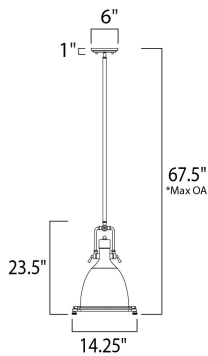

\*max overall height

**MEASUREMENTS**

- DIMENSION : 14.25" L x 14.25" W x 23.5" H
- MAX OAH : 67.5" OAH
- CANOPY : 6" W x 1" H x 6" L
- HANGING WEIGHT : 9.46 lb

**LAMPING**

- INPUT VOLTAGE : 120V
- LUMENS : 0 Rated
- BULB : 1 x 60W Incandescent E26 Medium , 60W Total
- BULB INCLUDED : (Not Included)
- DIMMABLE : Yes