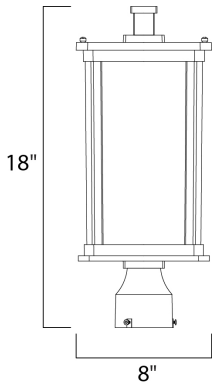

**MEASUREMENTS**

DIMENSION : 8" L x 8" W x 18" H  
 HANGING WEIGHT : 8.69 lb

**LAMPING**

INPUT VOLTAGE : 120V  
 LUMENS : 0 Rated  
 BULB : 1 x 60W Incandescent E26 Medium , 60W Total  
 BULB INCLUDED : (Not Included)  
 DIMMABLE : Yes