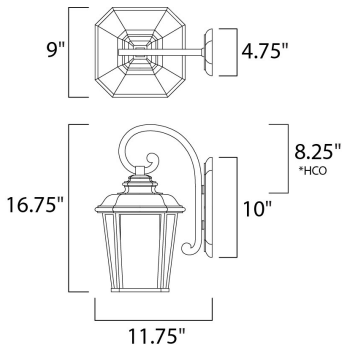

\*height from center of outlet to the top of the fixture

**MEASUREMENTS**

- DIMENSION : 9" W x 16.75" H x 11.75" Ext
- BACK PLATE : 4.75" W x 10" H x 8.25" HCO
- HANGING WEIGHT : 5.52 lb

**LAMPING**

- INPUT VOLTAGE : 120V
- LUMENS : 0 Rated
- BULB : 1 x 60W Incandescent E26 Medium , 60W Total
- BULB INCLUDED : (Not Included)
- DIMMABLE : Yes