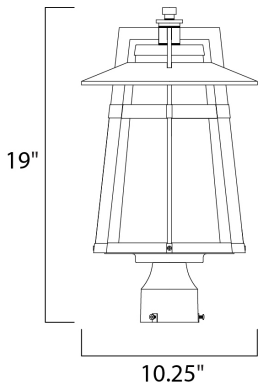

PRODUCT DESCRIPTION

Classic, contemporary style of Die Cast aluminum finished in Adobe features an integral hood and Satin White conical shade, which help cast light in a downward direction.