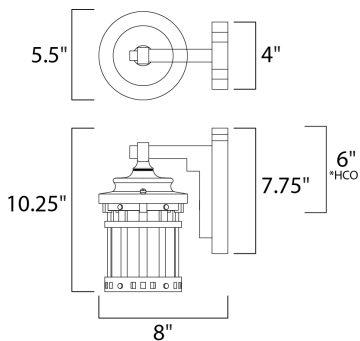

PRODUCT DESCRIPTION

Santa Barbara Cast is a transitional style collection from Maxim Lighting International in Sienna finish with Seedy glass.

*height from center of outlet to the top of the fixture

MEASUREMENTS

DIMENSION : 5.5" W x 10.25" H x 8" Ext
 BACK PLATE : 4" W x 7.75" H x 6" HCO
 HANGING WEIGHT : 2.75 lb

LAMPING

INPUT VOLTAGE : 120V
 LUMENS : 0 Rated
 BULB : 1 x 60W Incandescent E26 Medium , 60W Total
 BULB INCLUDED : (Not Included)
 DIMMABLE : Yes