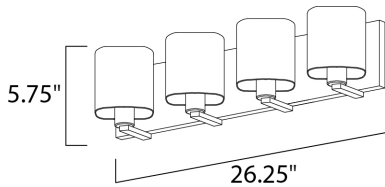

PRODUCT DESCRIPTION

Satin White bands of cased glass wrap around each lamp creating a soft ribbon of light. Back plates finished in Polished Chrome or Satin Nickel complement the majority of bath fittings.

MEASUREMENTS

DIMENSION : 26.25" W x 5.75" H x 5.5" Ext
 BACK PLATE : 26.25" W x 5.5" H x 2.75" HCO
 HANGING WEIGHT : 6.78 lb

LAMPING

INPUT VOLTAGE : 120V
 LUMENS : 0 Rated
 BULB : 4 x 60W Incandescent E26 Medium , 240W Total
 BULB INCLUDED : (Not Included)
 DIMMABLE : Yes