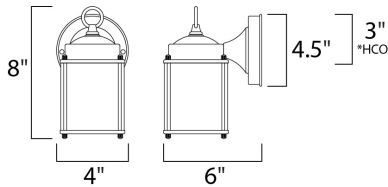

*height from center of outlet to the top of the fixture

MEASUREMENTS

- DIMENSION : 4.5" W x 8" H x 6" Ext
- BACK PLATE : 4.5" W x 4.5" H x 3" HCO
- HANGING WEIGHT : 1.65 lb

LAMPING

- INPUT VOLTAGE : 120V
- LUMENS : 0 Rated
- BULB : 1 x 60W Incandescent E26 Medium , 60W Total
- BULB INCLUDED : (Not Included)
- DIMMABLE : Yes