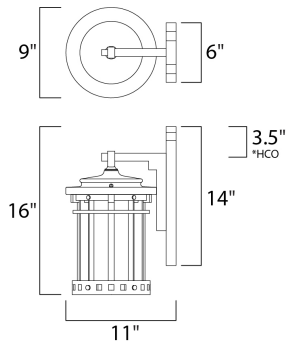

PRODUCT DESCRIPTION

Santa Barbara Cast is a transitional style collection from Maxim Lighting International in Sienna finish with Seedy glass.

MEASUREMENTS

DIMENSION : 9" W x 16" H x 11" Ext
BACK PLATE : 6" W x 14" H x 3.5" HCO
HANGING WEIGHT : 7.48 lb

LAMPING

INPUT VOLTAGE : 120V
LUMENS : 0 Rated
BULB : 3 x 40W Incandescent E12 Candelabra , 120W Total
BULB INCLUDED : (Not Included)
DIMMABLE : Yes

FINISHES OPTION

Sienna

GLASS

Seedy CD

MATERIAL

Die Cast Aluminum

RATINGS

cETLus
Wet Location

ADDITIONAL

RATED LIFE 1500 Hours
OPERATING TEMPERATURE:
-20°C (-4°F), 40°C (104°F)

Always consult a qualified electrician before installing any lighting product.