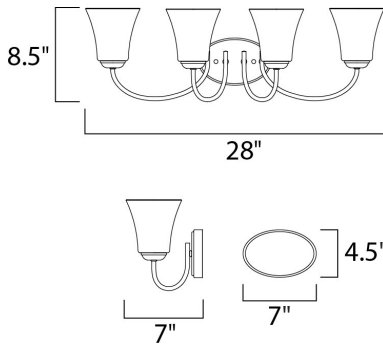

MEASUREMENTS

DIMENSION : 28" W x 8.5" H x 7" Ext
 HANGING WEIGHT : 5.28 lb

LAMPING

INPUT VOLTAGE : 120V
 LUMENS : 0 Rated
 BULB : 4 x 60W Incandescent E26 Medium , 240W Total
 BULB INCLUDED : (Not Included)
 DIMMABLE : Yes