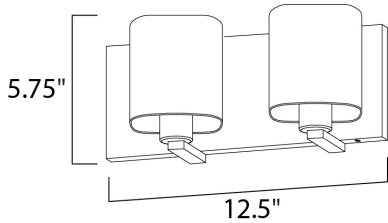

PRODUCT DESCRIPTION

Satin White bands of cased glass wrap around each lamp creating a soft ribbon of light. Back plates finished in Polished Chrome or Satin Nickel complement the majority of bath fittings.

MEASUREMENTS

DIMENSION : 12.5" W x 5.75" H x 5.5" Ext
 BACK PLATE : 12.5" W x 5.5" H x 2.75" HCO
 HANGING WEIGHT : 3.12 lb

LAMPING

INPUT VOLTAGE : 120V
 LUMENS : 0 Rated
 BULB : 2 x 60W Incandescent E26 Medium , 120W Total
 BULB INCLUDED : (Not Included)
 DIMMABLE : Yes