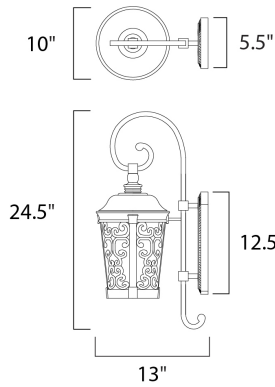

PRODUCT DESCRIPTION

MEASUREMENTS

DIMENSION : 10" W x 24.5" H x 13" Ext
 BACK PLATE : 5.5" W x 12.5" H x 12.5" HCO
 HANGING WEIGHT : 8.16 lb

LAMPING

LUMENS : 560 Rated
 BULB : 1 x 8W LED AC Integrated , 8W Total
 BULB INCLUDED : (Integrated)
 DIMMABLE :
 COLOR_TEMP : 3000K