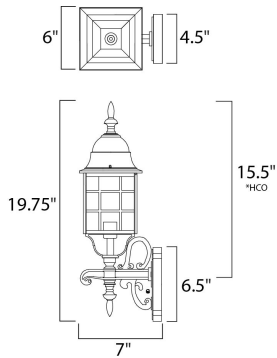

PRODUCT DESCRIPTION

North Church is an early American style from Maxim Lighting International in Black, Pewter, or Rust Patina finish.

MEASUREMENTS

DIMENSION : 6" W x 19.75" H x 7" Ext
BACK PLATE : 4.5" W x 6.5" H x 15.5" HCO
HANGING WEIGHT : 2.9 lb

LAMPING

INPUT VOLTAGE : 120V
LUMENS : 0 Rated
BULB : 1 x 60W Incandescent E26 Medium , 60W Total
BULB INCLUDED : (Not Included)
DIMMABLE : Yes

FINISHES OPTION

- Black
- Rust Patina

GLASS

Frosted FT

MATERIAL

Die Cast Aluminum

RATINGS

cULus
Wet Location

ADDITIONAL

RATED LIFE 2500 Hours
OPERATING TEMPERATURE:
-20°C (-4°F), 40°C (104°F)

Always consult a qualified electrician before installing any lighting product.