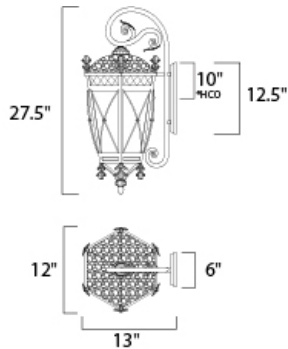

PRODUCT DESCRIPTION

This popular collection is now available in die cast at a very affordable price. It has the same intricate details as the original including Artesian Bronze finish and clear Seedy glass. The hammered top, divided glass panel, and cross wire trim are details not normally found at this price level.

MEASUREMENTS

DIMENSION : 12" W x 27.5" H x 13" Ext
BACK PLATE : 6" W x 12.5" H x 10" HCO
HANGING WEIGHT : 10.3 lb

LAMPING

INPUT VOLTAGE : 120V
LUMENS : 0 Rated
BULB : 3 x 40W Incandescent E12 Candelabra , 120W Total
BULB INCLUDED : (Not Included)
DIMMABLE : Yes

FINISHES OPTION

■ Artesian Bronze

GLASS

Seedy CD

MATERIAL

Aluminum, Glass

RATINGS

cETLus
Wet Location

ADDITIONAL

INSTALL UP/DOWN: Up
OPERATING TEMPERATURE:
-20°C (-4°F), 40°C (104°F)

Always consult a qualified electrician before installing any lighting product.