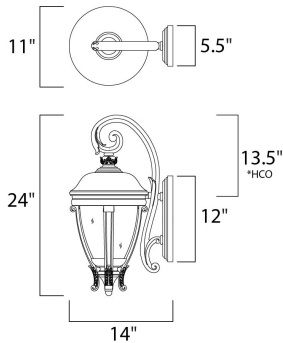

PRODUCT DESCRIPTION

Maxim Lighting's Camden VX Collection is made with Vivex, a material twice the strength of resin, is non-corrosive, UV resistant and backed with a 5-Year Limited Warranty. Camden VX is available in our Black or Golden Bronze finish and our Water Glass.

MEASUREMENTS

DIMENSION : 11" W x 24" H x 14" Ext
BACK PLATE : 5.5" W x 12" H x 13.5" HCO
HANGING WEIGHT : 9.81 lb

LAMPING

INPUT VOLTAGE : 120V
LUMENS : 0 Rated
BULB : 3 x 40W Incandescent E12 Candelabra , 120W Total
BULB INCLUDED : (Not Included)
DIMMABLE : Yes

FINISHES OPTION

- Black
- Golden Bronze

GLASS

Water Glass WG

MATERIAL

Vivex Resin Composite, Glass

RATINGS

cETLus
Wet Location

ADDITIONAL

RATED LIFE 1500 Hours
OPERATING TEMPERATURE:
-20°C (-4°F), 40°C (104°F)

Always consult a qualified electrician before installing any lighting product.