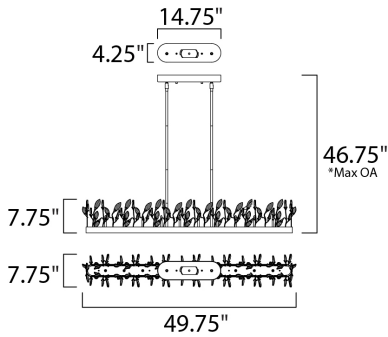

PRODUCT DESCRIPTION

Hand formed wire stems finished in a rich Gold Leaf support delicate petals of Cognac crystal that create a beautiful garden of light. Petite G4 xenon lamps add brilliance and life to the sculpture.

MEASUREMENTS

DIMENSION : 49.75" L x 7.75" W x 7.75" H
 MAX OAH : 46.75" OAH
 CANOPY : 4.25" W x 1.5" H x 14.75" L
 HANGING WEIGHT : 23.85 lb
 WIRE LENGTH : 120"

LAMPING

INPUT VOLTAGE : 120V
 BULB : 1 x 20W Xenon 12V G4 , 200W Total
 BULB INCLUDED : (Included)
 DIMMABLE : Yes
 LIGHTING_DIRECTION : Up